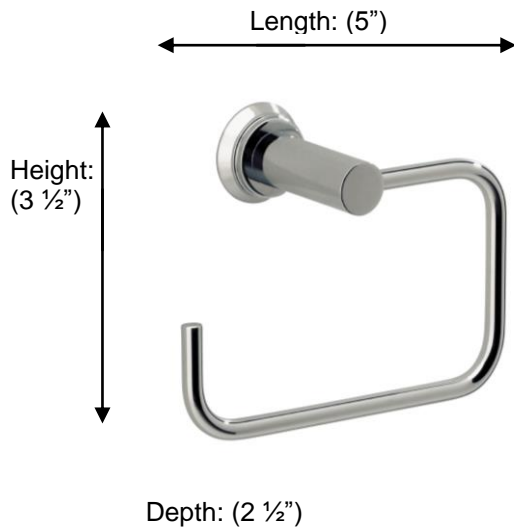

NOVA

67124 Toilet Roll Holder without Lid

**Description:**

Toilet roll holder without lid

Finishes:

CR – Chrome

NI – Polished Nickel

ES – Satin Nickel

Material:

Brass

Backplate Diameter: (1 1/2")

Method of Fixing:

Direct to wall

Country of Origin:

Portugal

All Dimensions are approximate